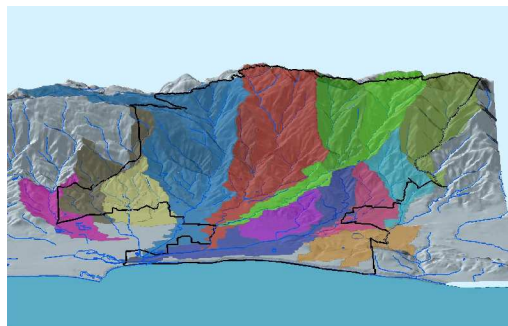

Goleta Valley Community Plan - Zone 2

Watershed Sub-Basins

Oblique Views
Looking North

Sub-Basins