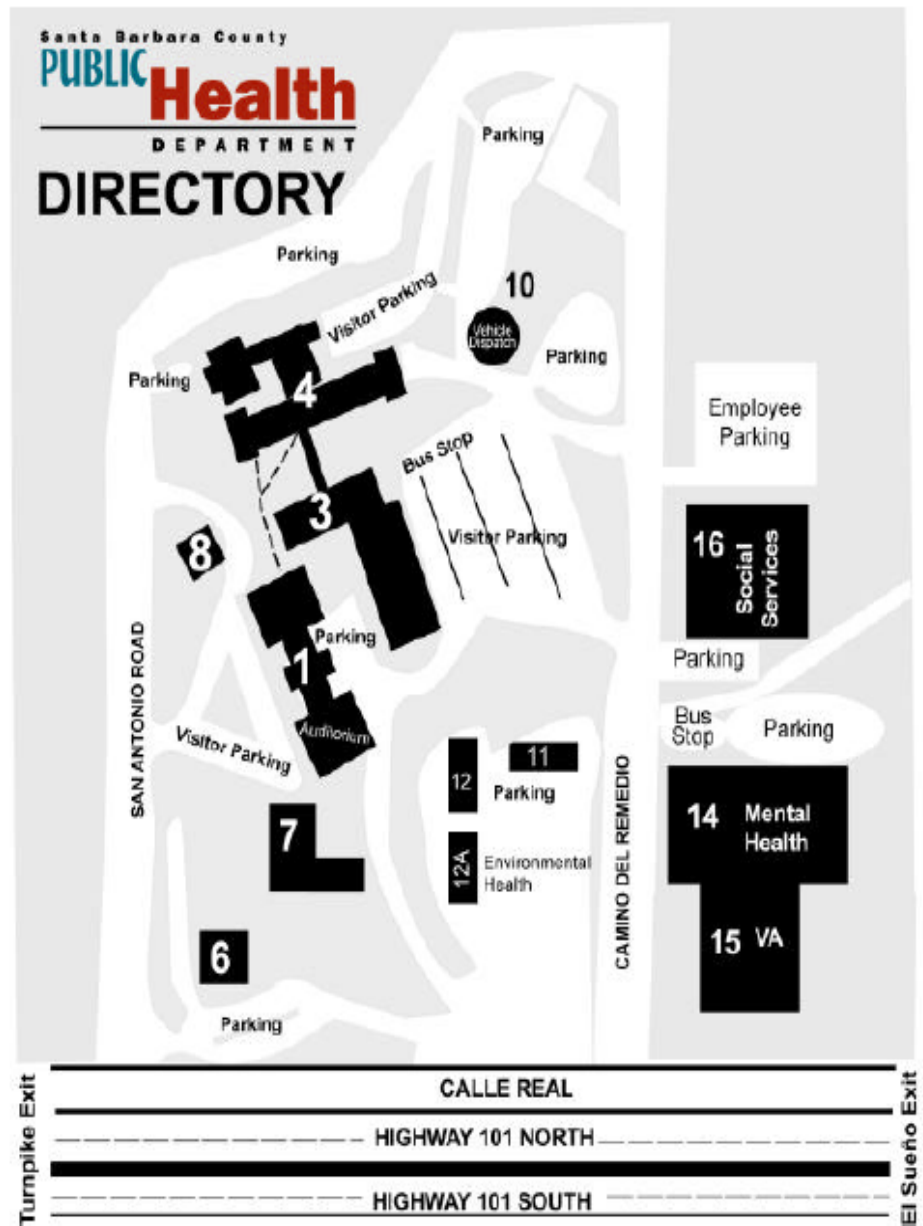

Calle Real Campus

Building 1 (300 North San Antonio Rd.)
1st Floor Auditorium

Parking in Front of Building

From Santa Barbara:

Take El Sueño Rd. exit; turn right on Calle Real (0.7 miles), Turn Right on San Antonio Rd.

From Goleta:

Take Turnpike Rd exit; turn left over bridge, turn right on Calle Real, and turn right on San Antonio Rd.