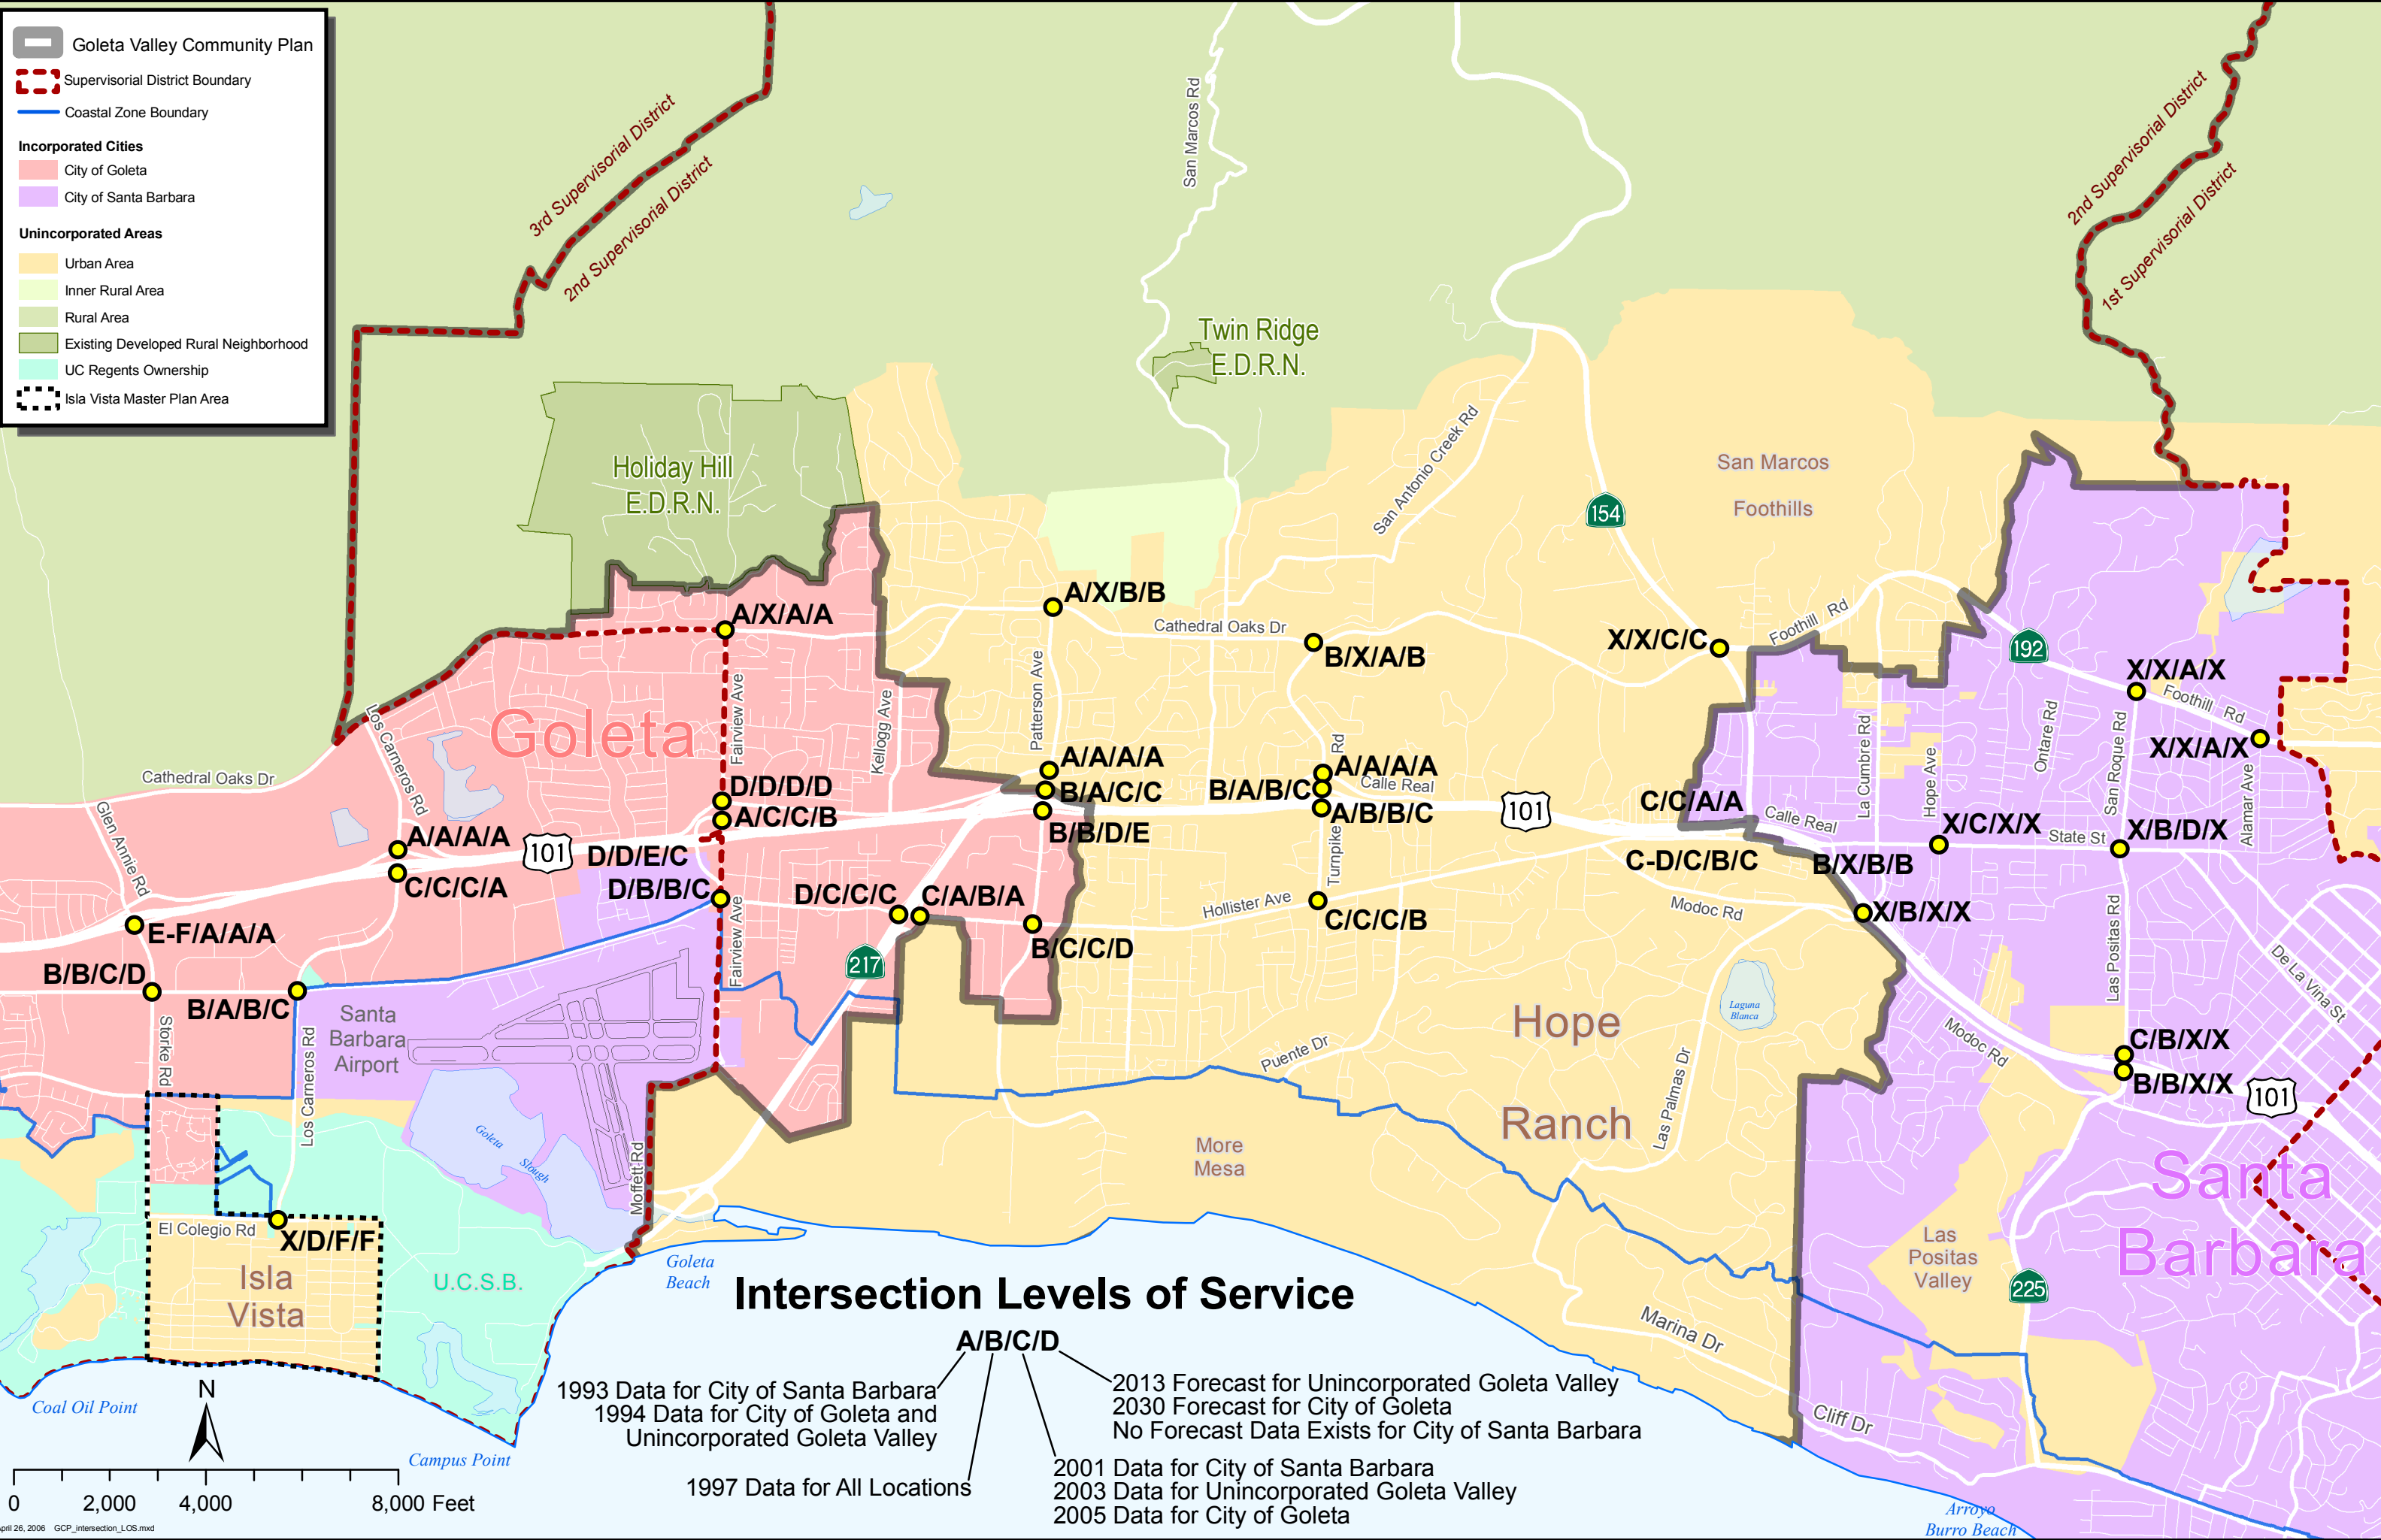

Goleta Valley Community Plan

- Supervisory District Boundary
- Coastal Zone Boundary

Incorporated Cities

- City of Goleta
- City of Santa Barbara

Unincorporated Areas

- Urban Area
- Inner Rural Area
- Rural Area
- Existing Developed Rural Neighborhood
- UC Regents Ownership
- Isla Vista Master Plan Area

Intersection Levels of Service

1993 Data for City of Santa Barbara
 1994 Data for City of Goleta and Unincorporated Goleta Valley
 1997 Data for All Locations
 2001 Data for City of Santa Barbara
 2003 Data for Unincorporated Goleta Valley
 2005 Data for City of Goleta
 2013 Forecast for Unincorporated Goleta Valley
 2030 Forecast for City of Goleta
 No Forecast Data Exists for City of Santa Barbara