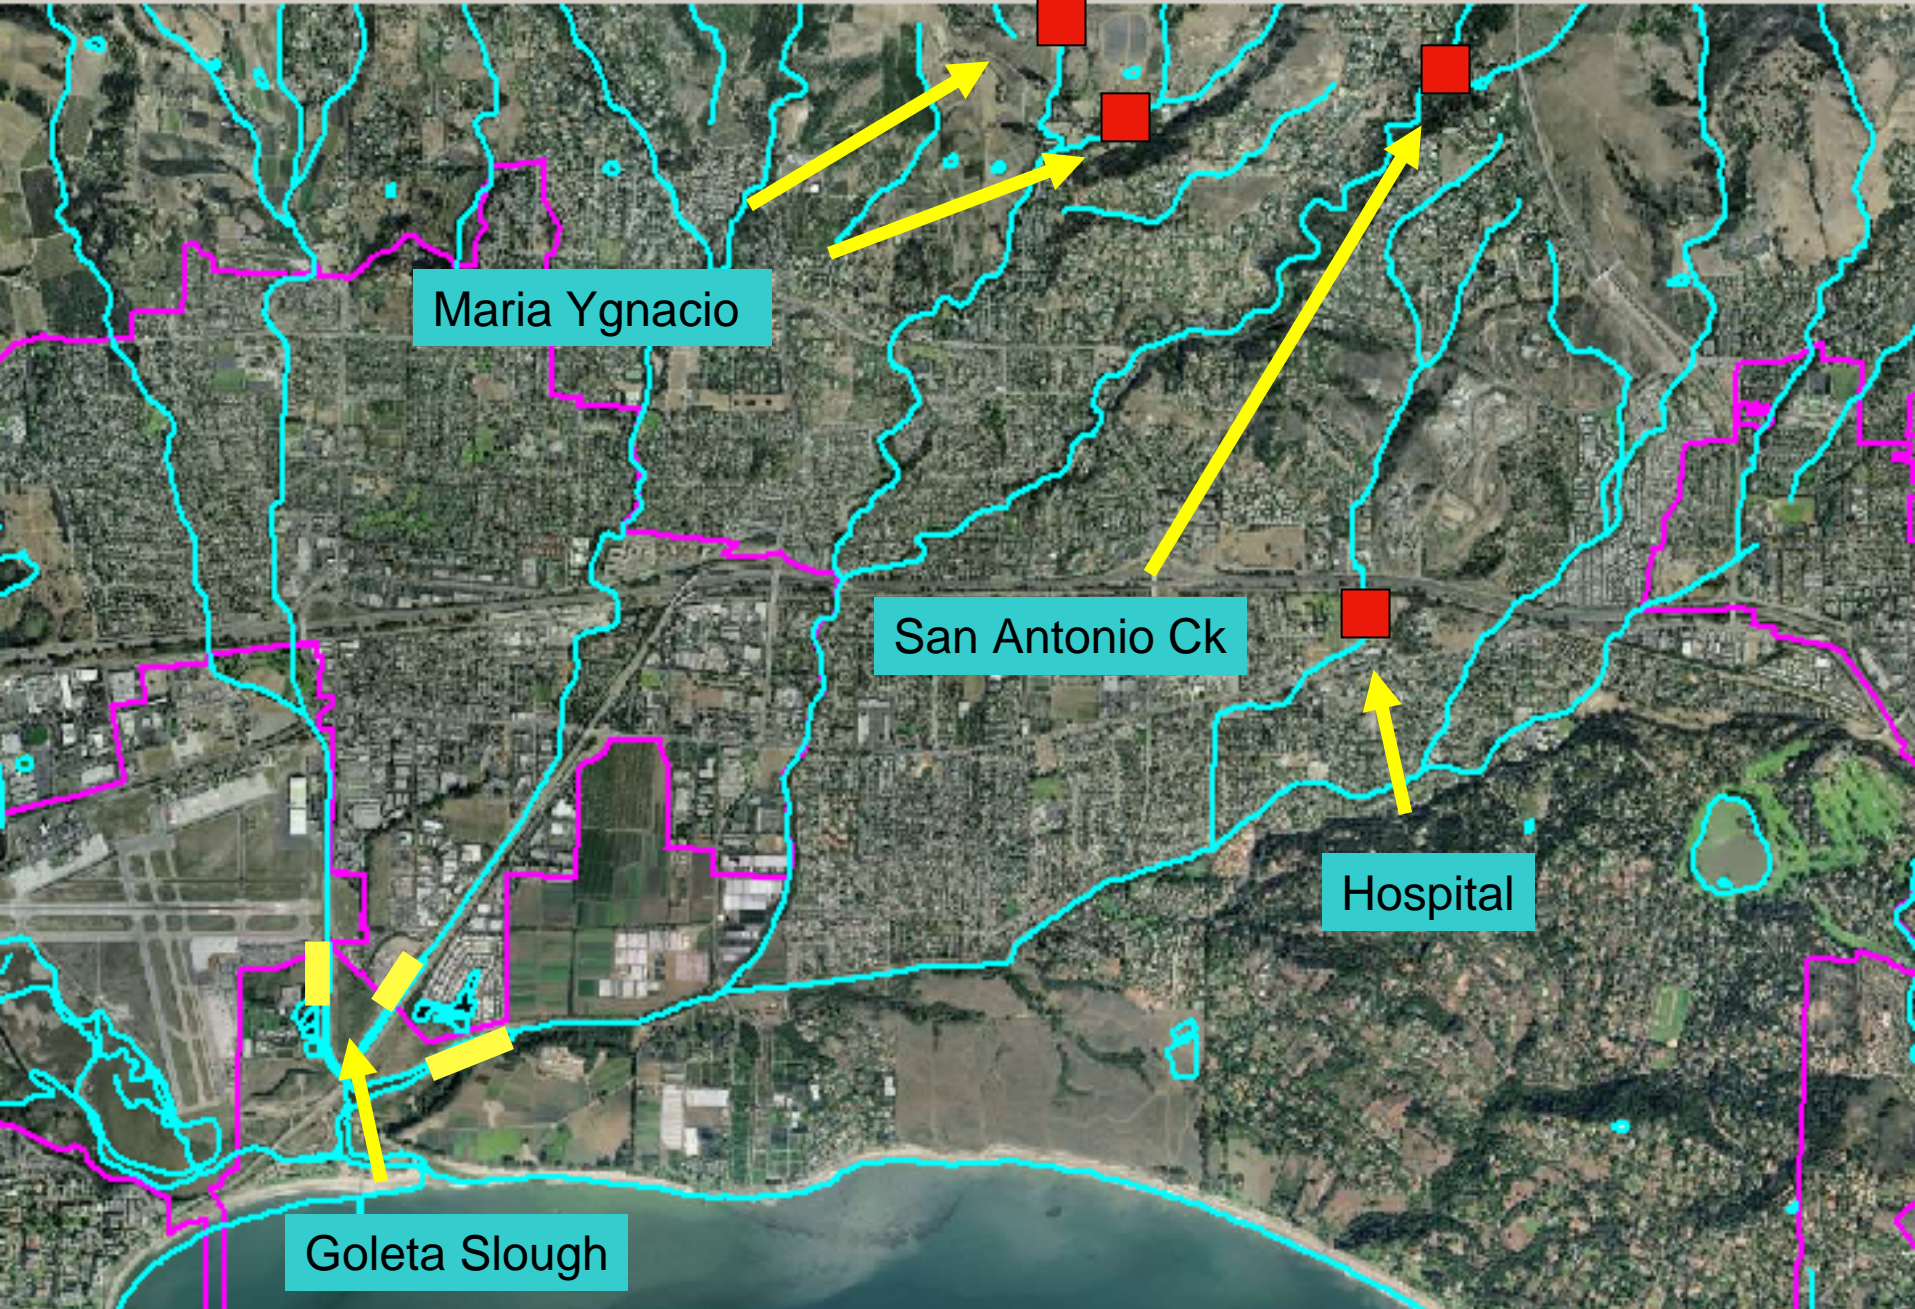

## Flood Control District

- Overview of Major Facilities
- Overview of Major Activities

Maria Ygnacio Ck

San Jose Ck

San Antonio Ck

Cieneguitas Ck

Atascadero Ck

# Major Creeks