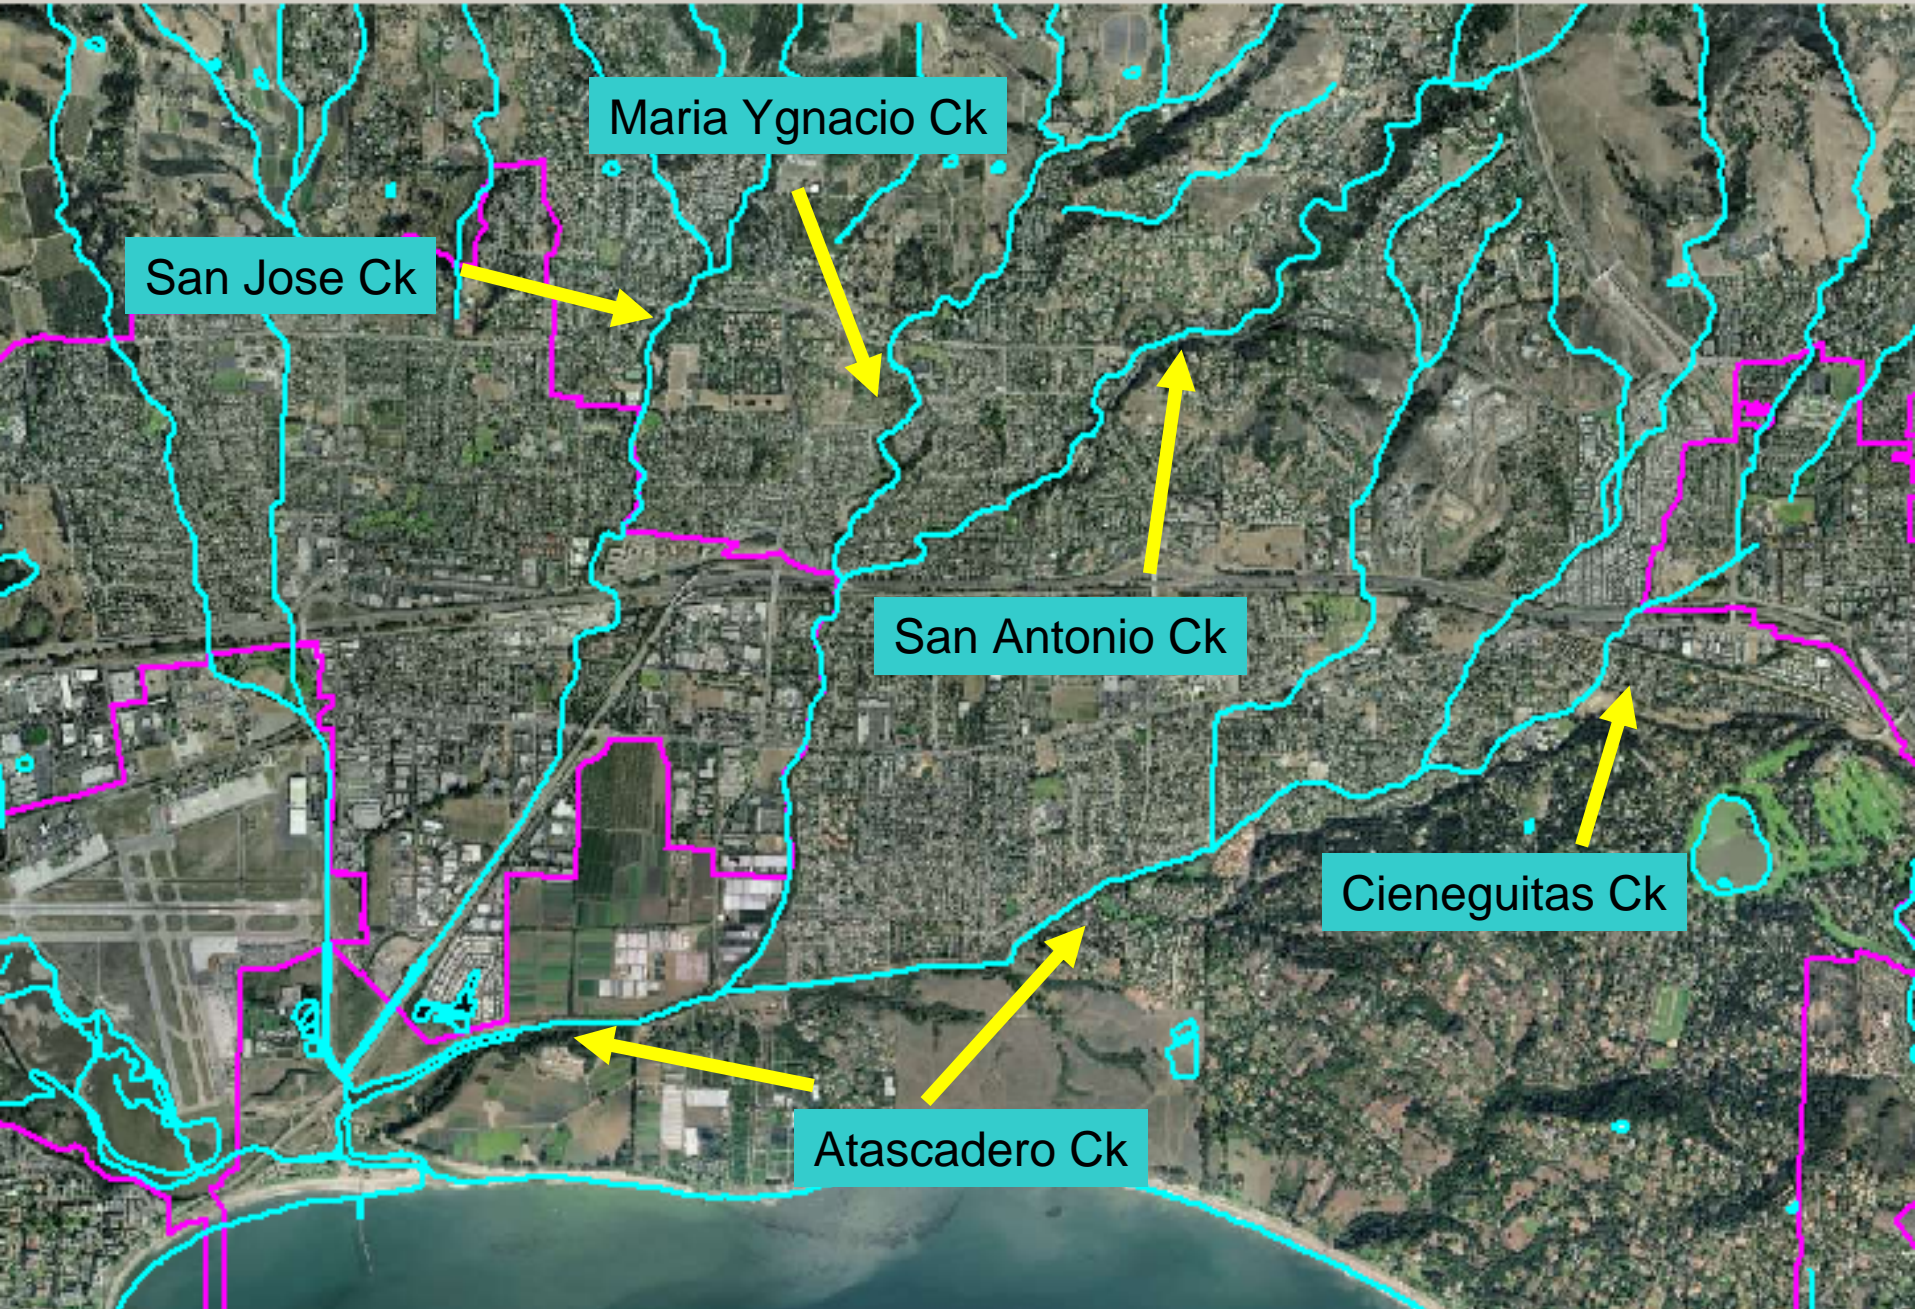

## Santa Barbara County Flood Control District

**Atascadero Creek @ Patterson Ave - 1962**

## Flood Control District

- Overview of Major Facilities
- Overview of Major Activities

Maria Ygnacio Ck

San Jose Ck

San Antonio Ck

Cieneguitas Ck

Atascadero Ck

# Major Creeks