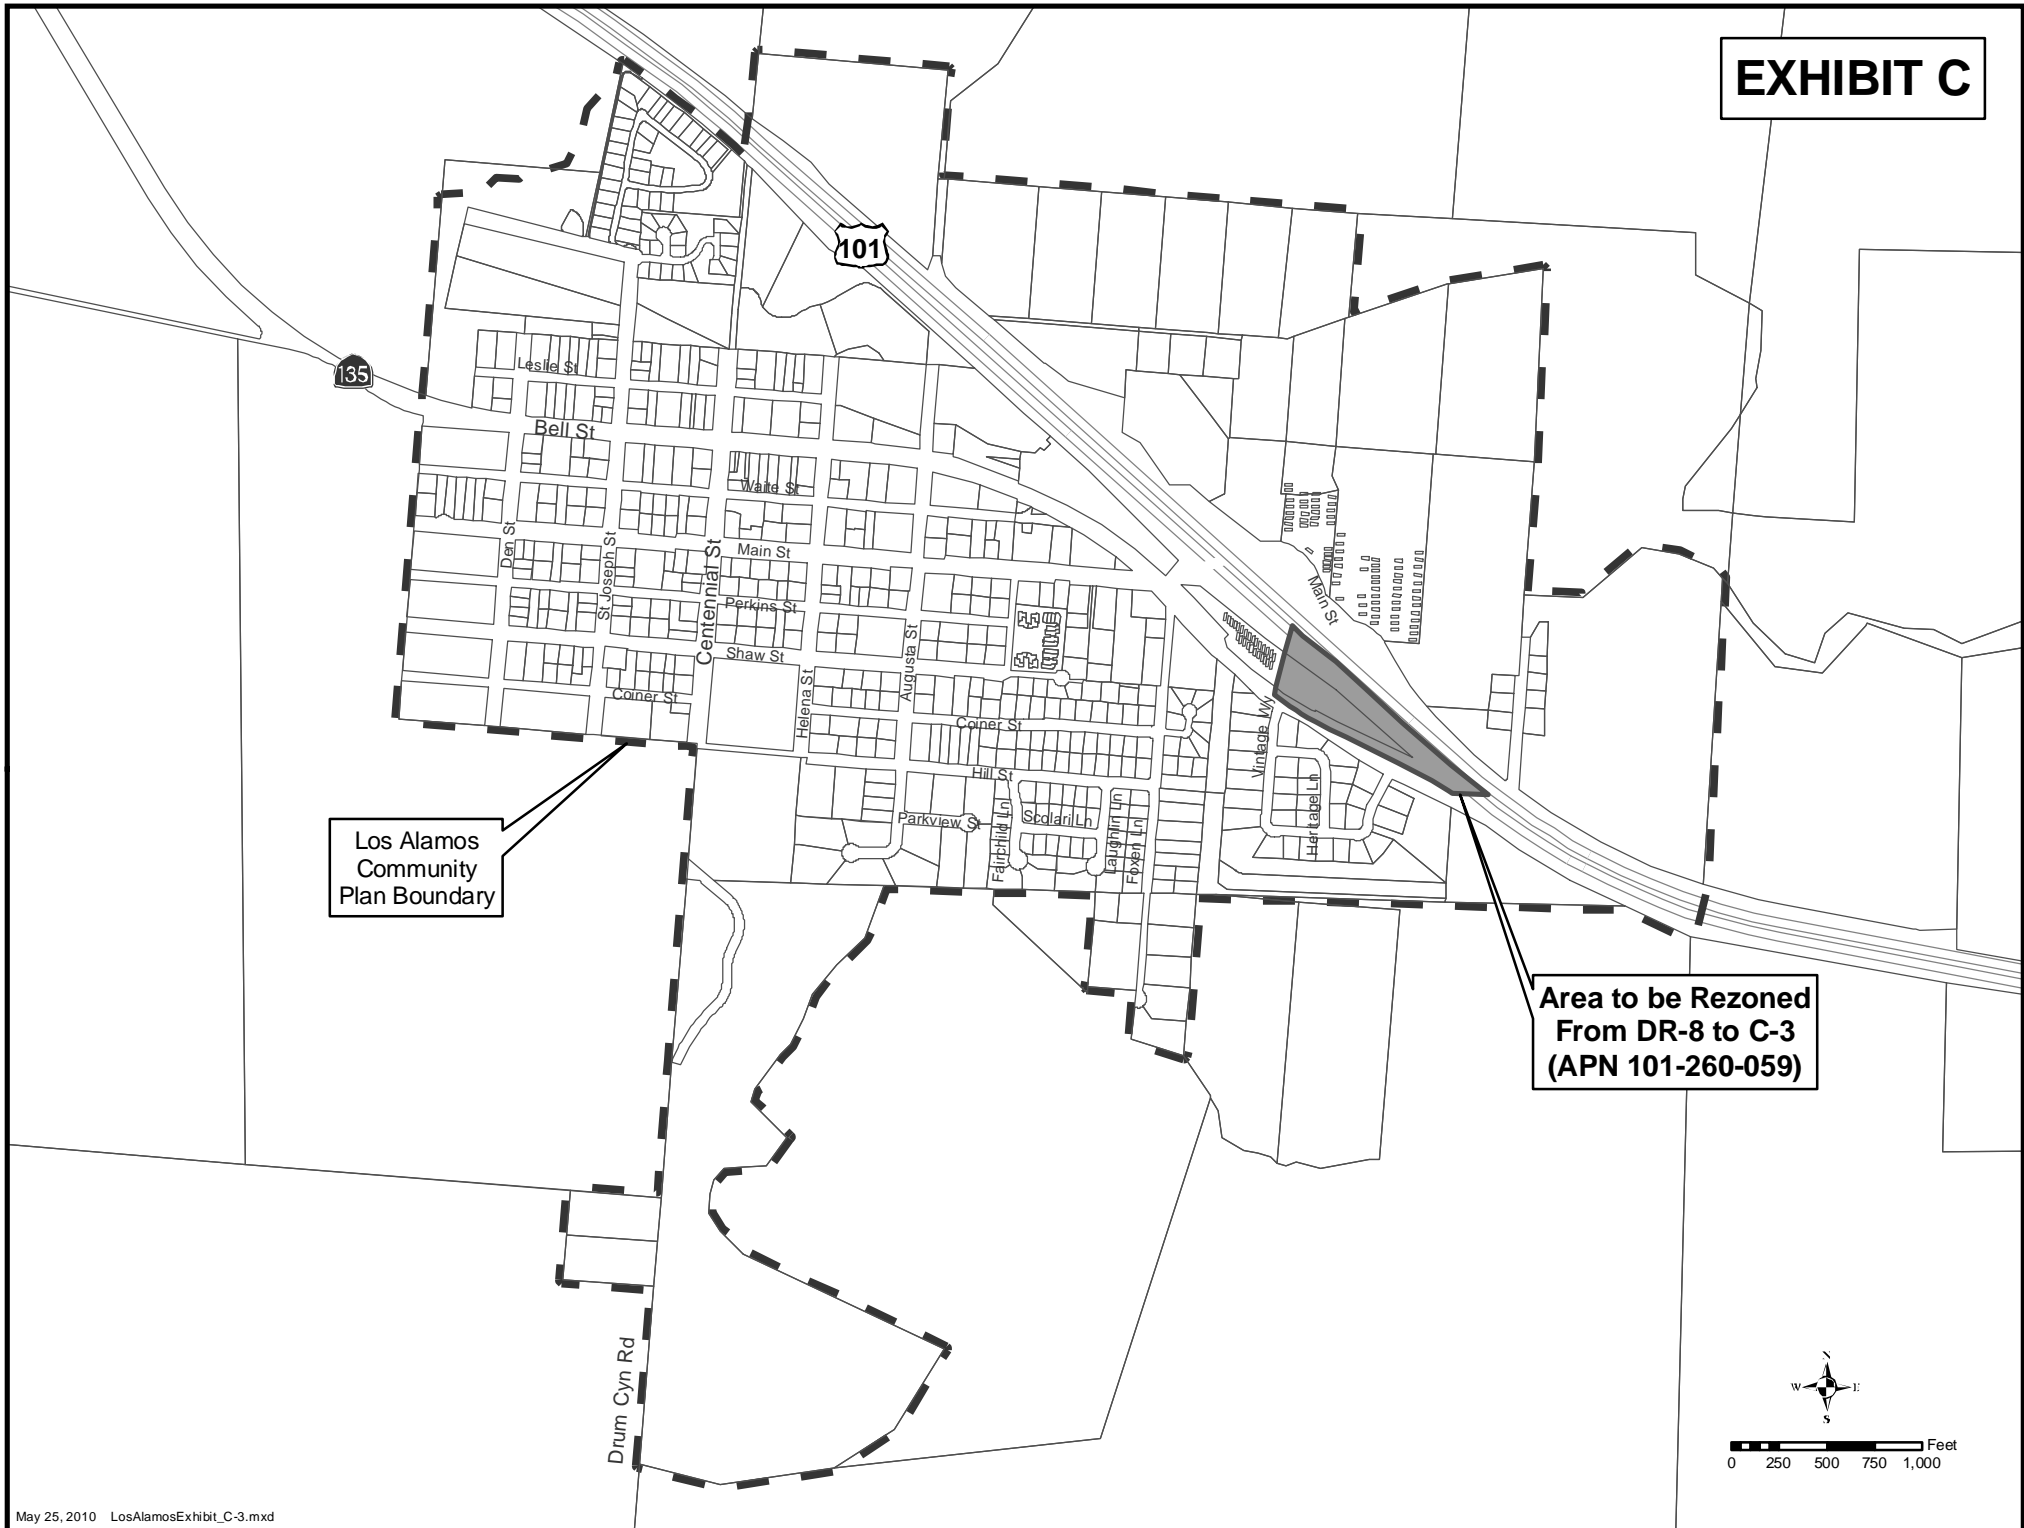

EXHIBIT C

Los Alamos
Community
Plan Boundary

Area to be Rezoned
From DR-8 to C-3
(APN 101-260-059)