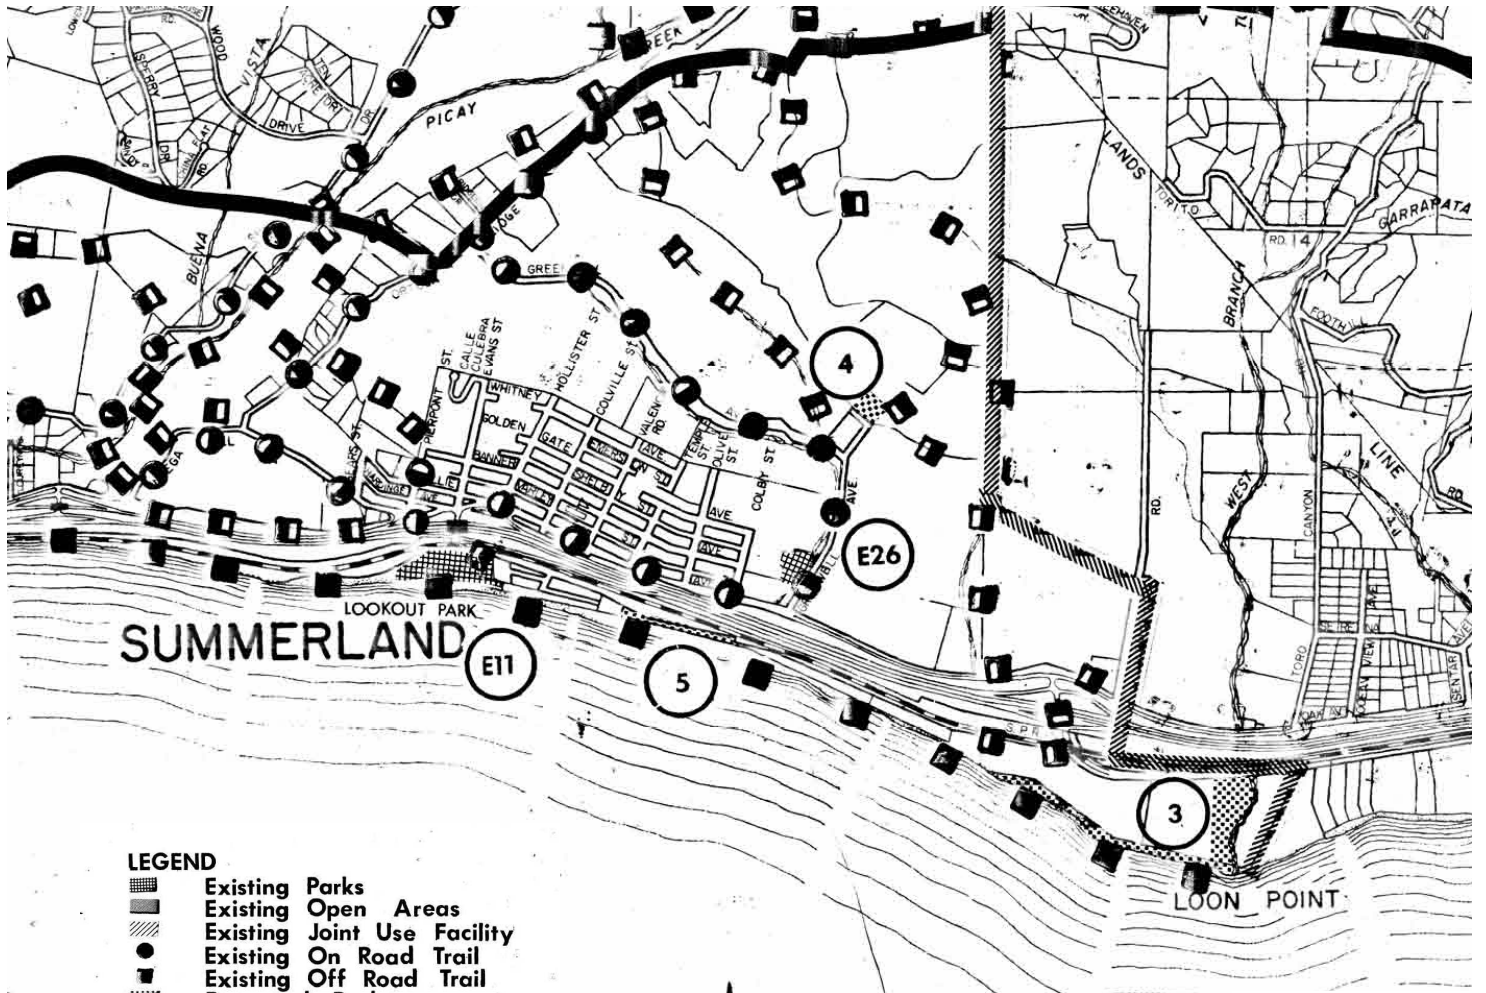

SANTA BARBARA COUNTY COMPREHENSIVE PLAN PARKS, RECREATION & TRAILS [Non-motorized] CARPINTERIA - MONTECITO - SUMMERLAND AREA PRT - 2

- LEGEND**
- Existing Parks
 - Existing Open Areas
 - Existing Joint Use Facility
 - Existing On Road Trail
 - Existing Off Road Trail
 - Proposed Parks
 - Proposed Open Areas
 - Proposed Joint Use Facility
 - Proposed On Road Trail
 - Proposed Off Road Trail
 - Trail Continues in City Limits
 - Coastal Zone Boundary
 - Toro Canyon Plan Boundary

Map Revised 4/19/02