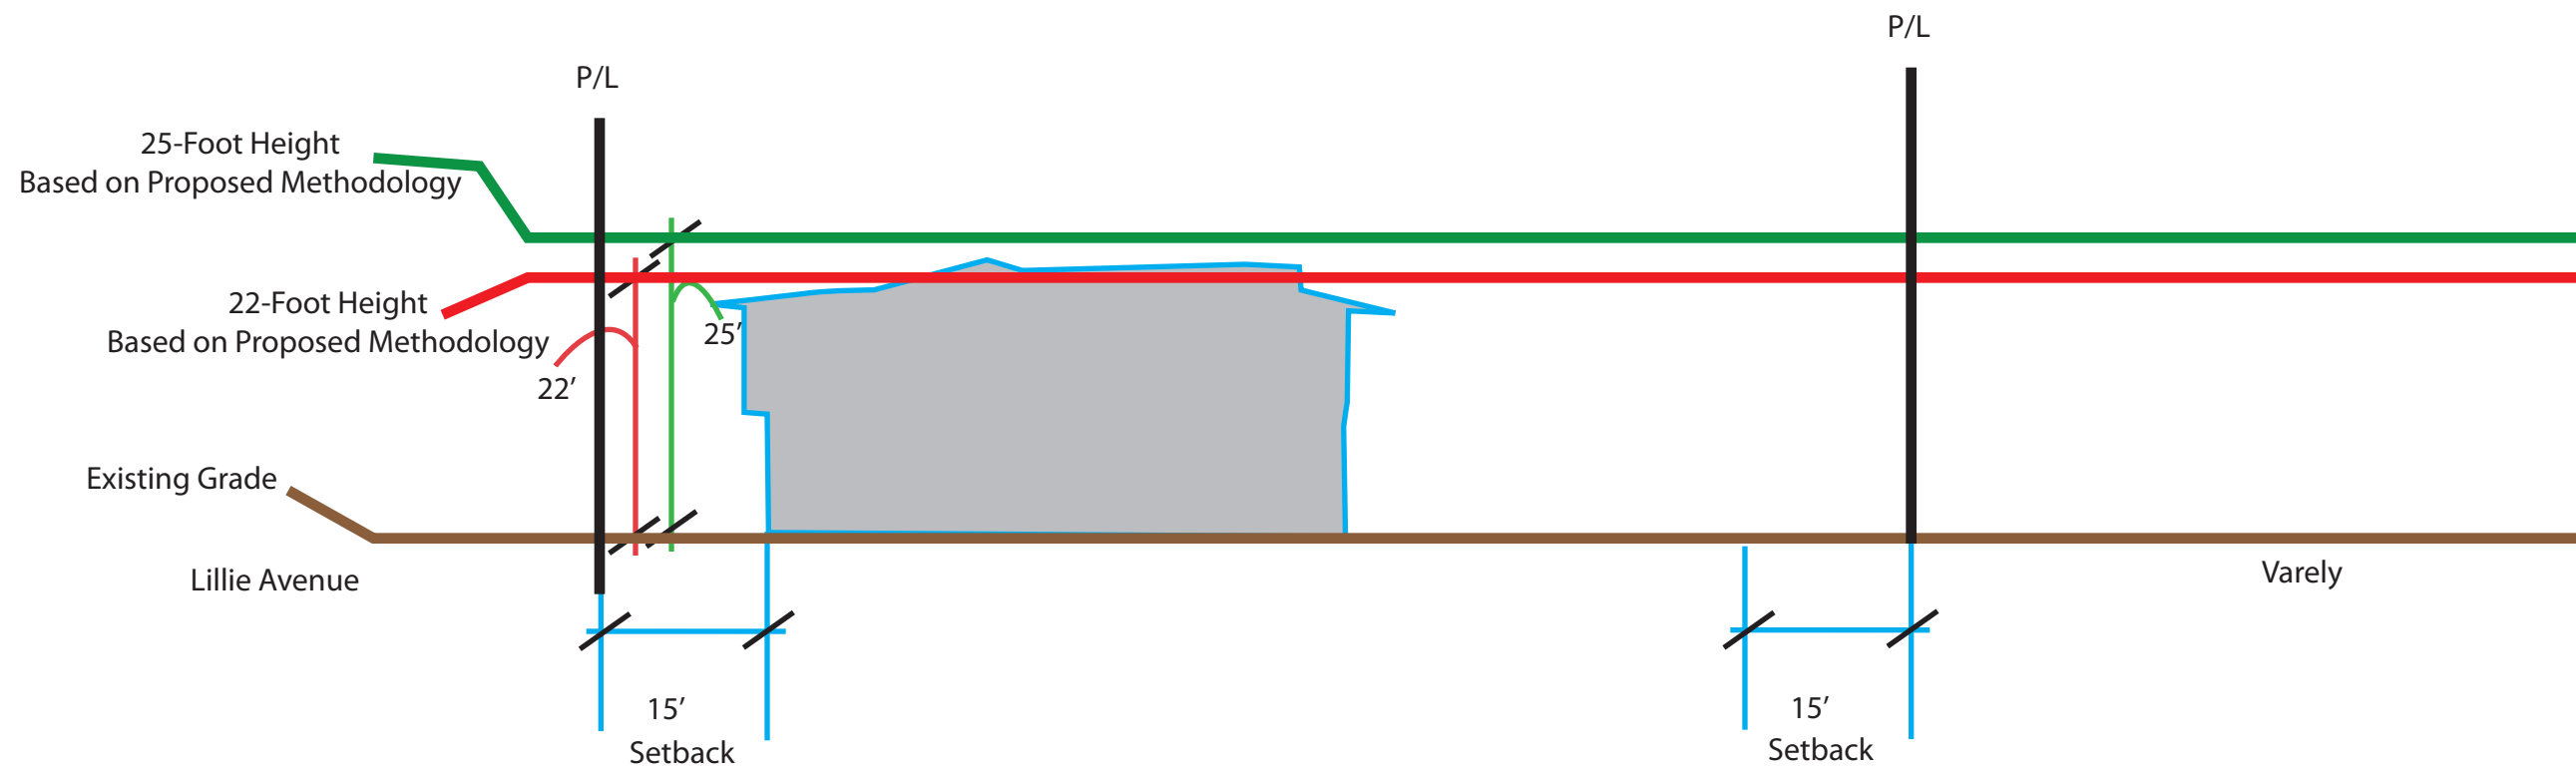

1/16" 2420 Lillie
 PARKING.

2420 Lillie Avenue, Perkins Building

Scale 1/16" = 1"