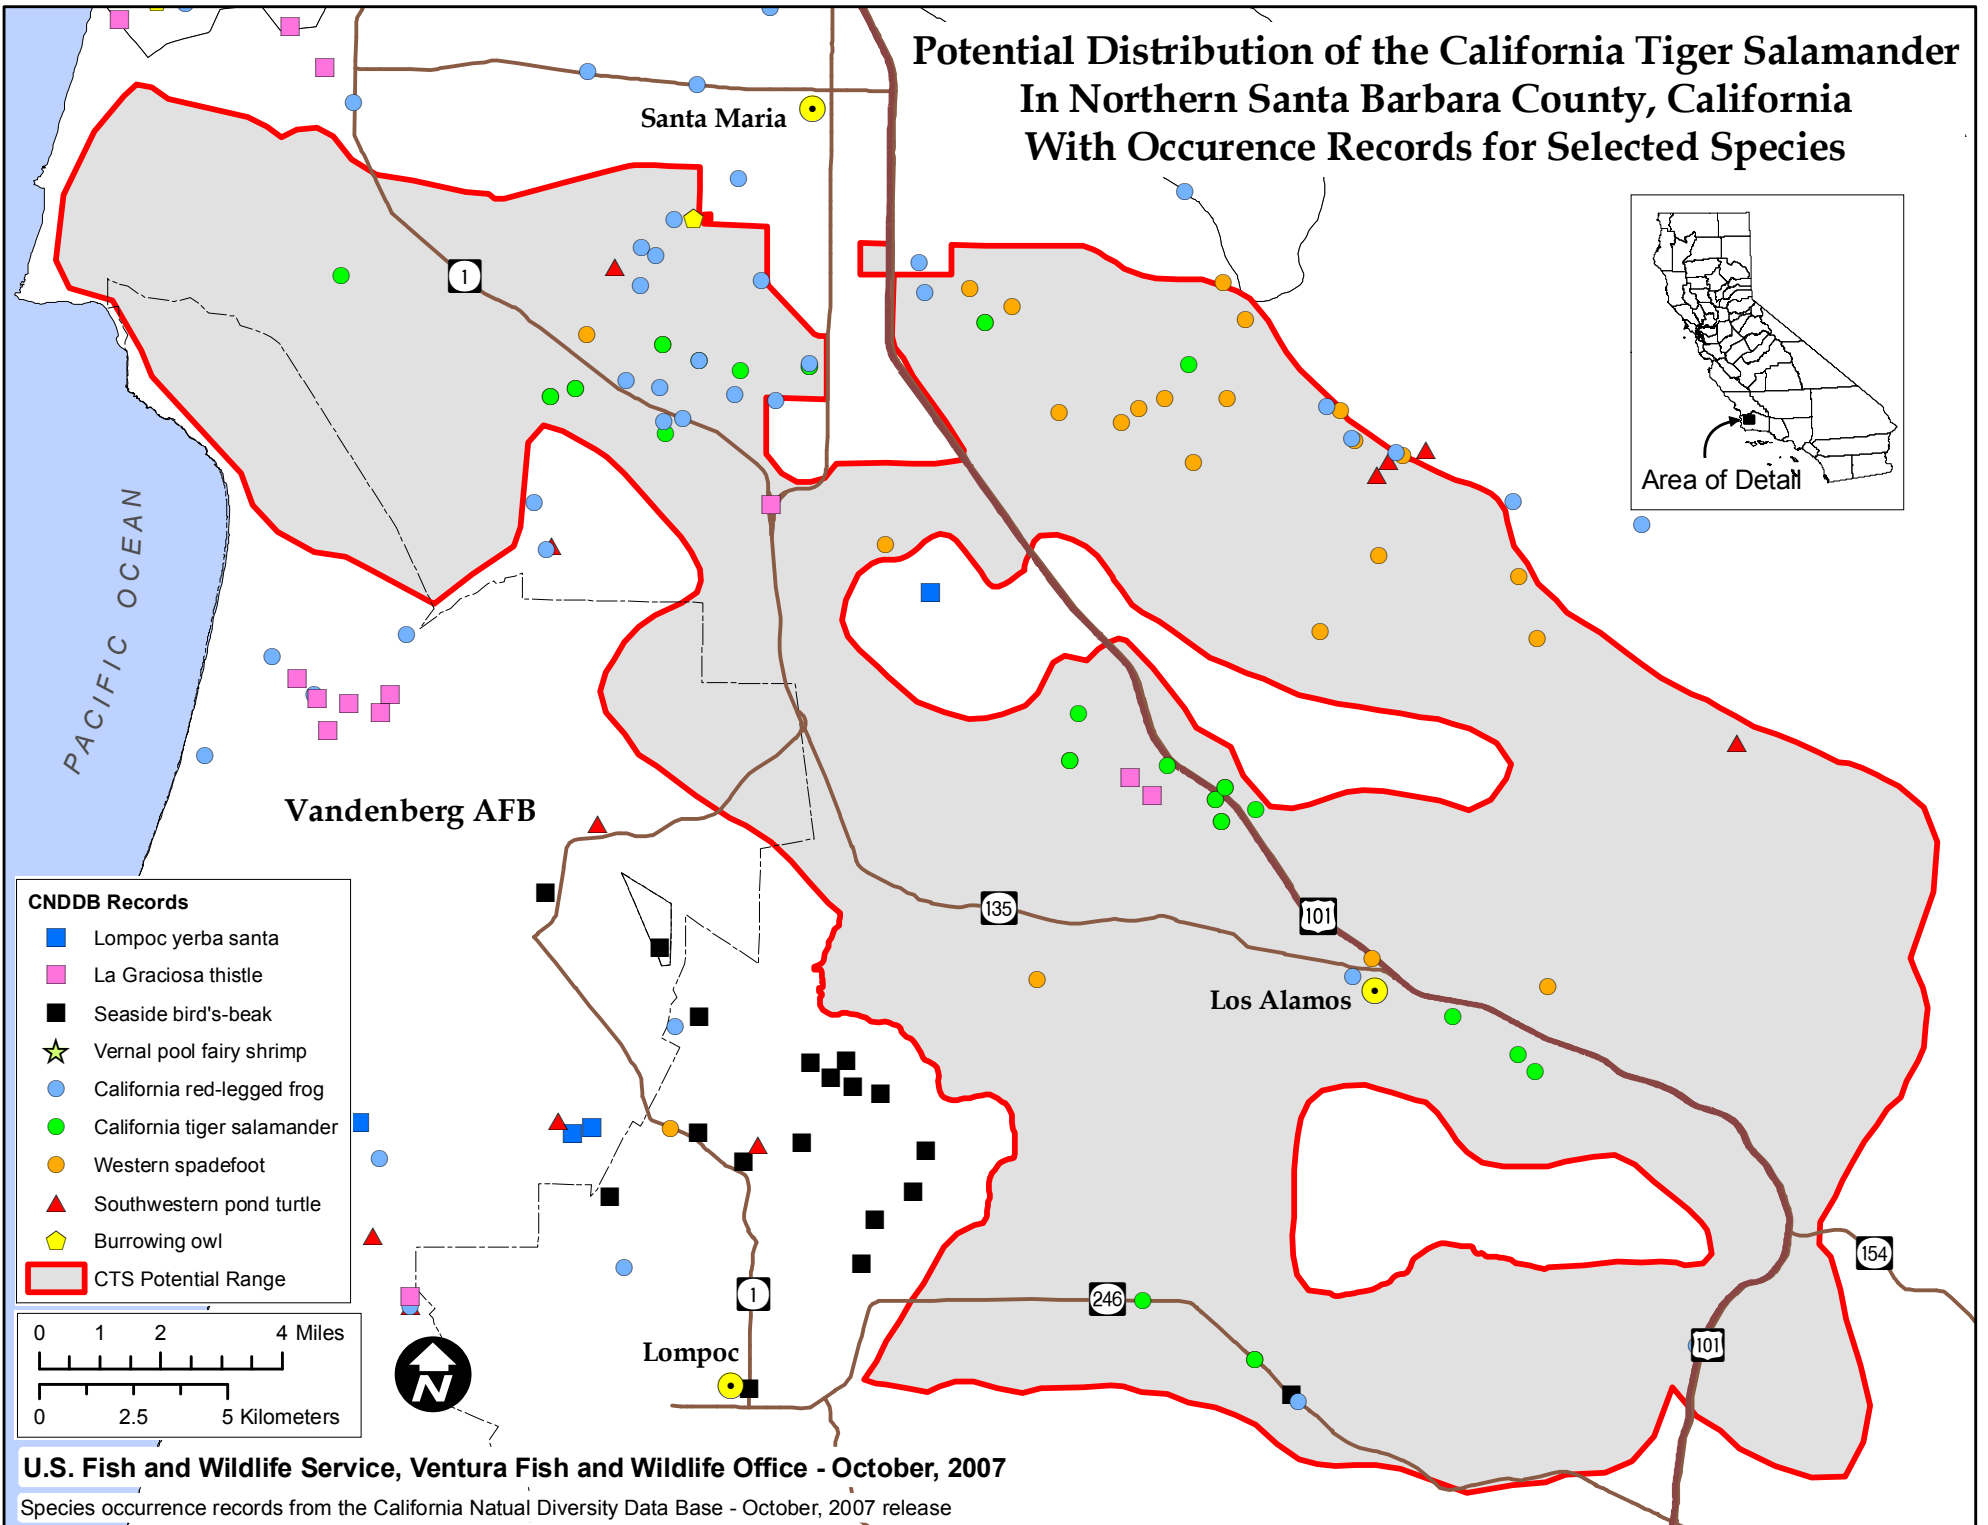

Potential Distribution of the California Tiger Salamander In Northern Santa Barbara County, California With Occurrence Records for Selected Species

CNDDB Records

- Lompoc yerba santa
- La Graciosa thistle
- Seaside bird's-beak
- ★ Vernal pool fairy shrimp
- California red-legged frog
- California tiger salamander
- Western spadefoot
- ▲ Southwestern pond turtle
- ⬠ Burrowing owl
- CTS Potential Range

U.S. Fish and Wildlife Service, Ventura Fish and Wildlife Office - October, 2007

Species occurrence records from the California Natural Diversity Data Base - October, 2007 release